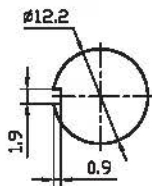

中型钮子开关

Medium Toggle Switch

型号(TYPE): KN3(B)-2A

技术特性 (Specification)

1. 规格 (Rating): 20A 125V AC; 10A 250V AC; 1 1/2HP 125-250VAC
2. 接触电阻 (Contact R): 50mΩ max
3. 绝缘电阻 (Insulation R): 500V DC 1000MΩ min
4. 耐电压 (Dielectric Strength): 1 Minute 1500V AC
5. 操作温度 (Operating Temperature): -25°C ~ +85°C
6. 电气寿命 (Electrical Life): 6, 000 Cycles

外型图 (Outline Drawing)

安装尺寸 (Mounting)

电路图 (Circuitry)