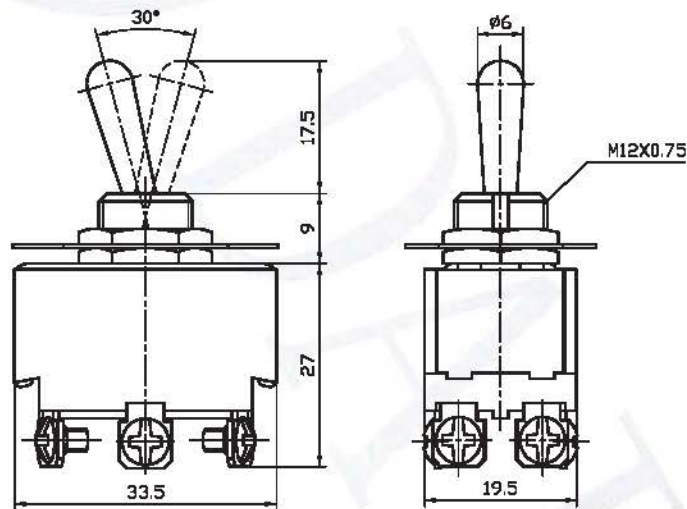

中型钮子开关

Medium Toggle Switch

型号(TYPE): KN3(B)-2A

技术特性 (Specification)

1. 规格 (Rating): 20A 125V AC; 10A 250V AC; 1 1/2HP 125-250VAC
2. 接触电阻 (Contact R): 50mΩ max
3. 绝缘电阻 (Insulation R): 500V DC 1000MΩ min
4. 耐电压 (Dielectric Strength): 1 Minute 1500V AC
5. 操作温度 (Operating Temperature): -25°C ~ +85°C
6. 电气寿命 (Electrical Life): 6, 000 Cycles

外型图 (Outline Drawing)

安装尺寸 (Mounting)

电路图 (Circuitry)